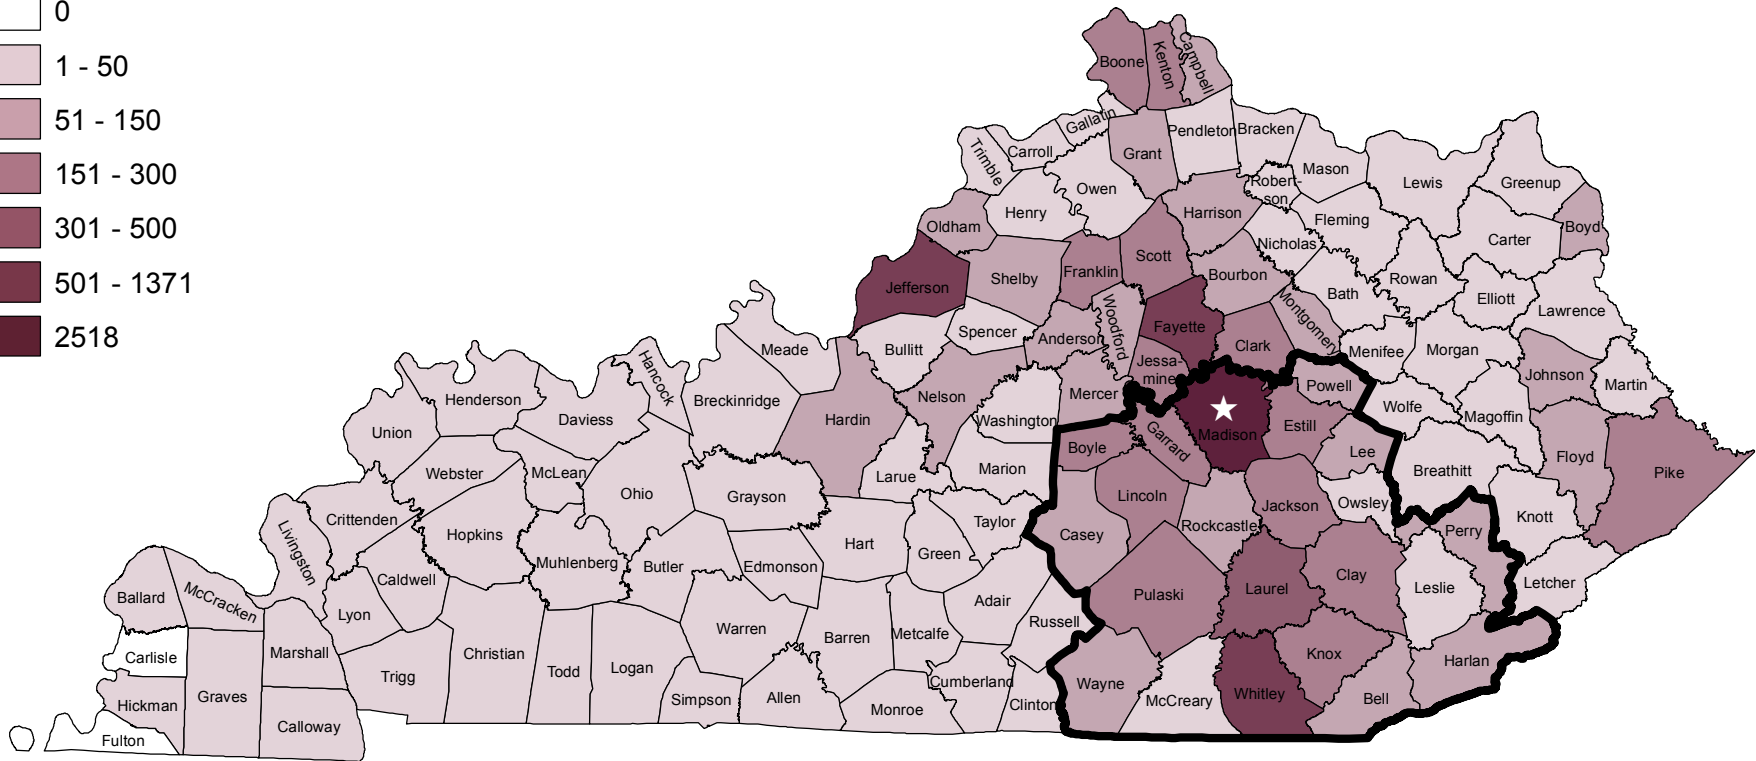

Total Undergraduate Enrollment by Kentucky County Fall 2011

Total Undergraduate Enrollment

□ **EKU Service Region**
★ **Eastern Kentucky University**

0 25 50 100 Miles